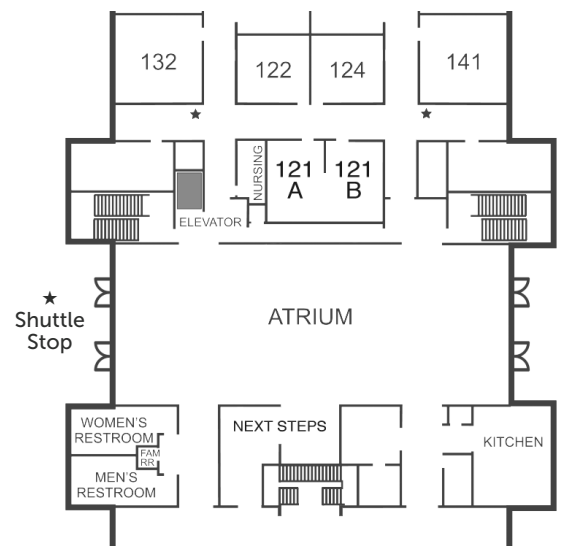

Weekly Schedule

	Sundays 9:00am	Sundays 10:30am	Tuesdays 7:00pm	Wednesdays 6:30pm
Babies to Pre-K	LifeGroups	KidWorship: Preschool		ChetsKids Club
K to 2nd Grade	LifeGroups	KidWorship: K-2		ChetsKids Club
3rd to 5th Grade	KidWorship: 3FOUR5	LifeGroups		ChetsKids Club
6th to 8th Grade	Middle School Worship Service	LifeGroups		REFUEL
9th to 12th Grade	LifeGroups	High School Worship Service		REFUEL
College Age	Worship Service	LifeGroups	College Night	Worship Service*
Adults	Worship Service or LifeGroups	Worship Service or LifeGroups		Worship Service* or LifeGroups

*The Wednesday worship service is identical to the Sunday services that follow it.

Welcome to Chets!

We're so glad that you're here today! Use this guide to help you find worship services and LifeGroups for your whole family.

Are you in a LifeGroup?

A LifeGroup is a small group of people that gathers together each week for community, prayer, and Bible study. We provide age-appropriate groups for kids, students, and adults. You can get more information and talk with someone about being part of a LifeGroup at the information desk in the Atrium.

Ride the Shuttle.

You can ride our shuttle back and forth from the church building to adult LifeGroups and parking at Chets Creek Elementary School. The shuttle picks-up and drops-off passengers outside the main Atrium doors.