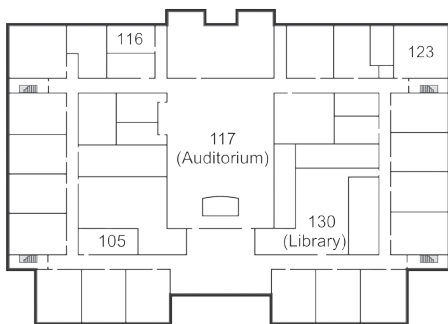

CHETS CREEK ELEMENTARY SCHOOL FIRST FLOOR