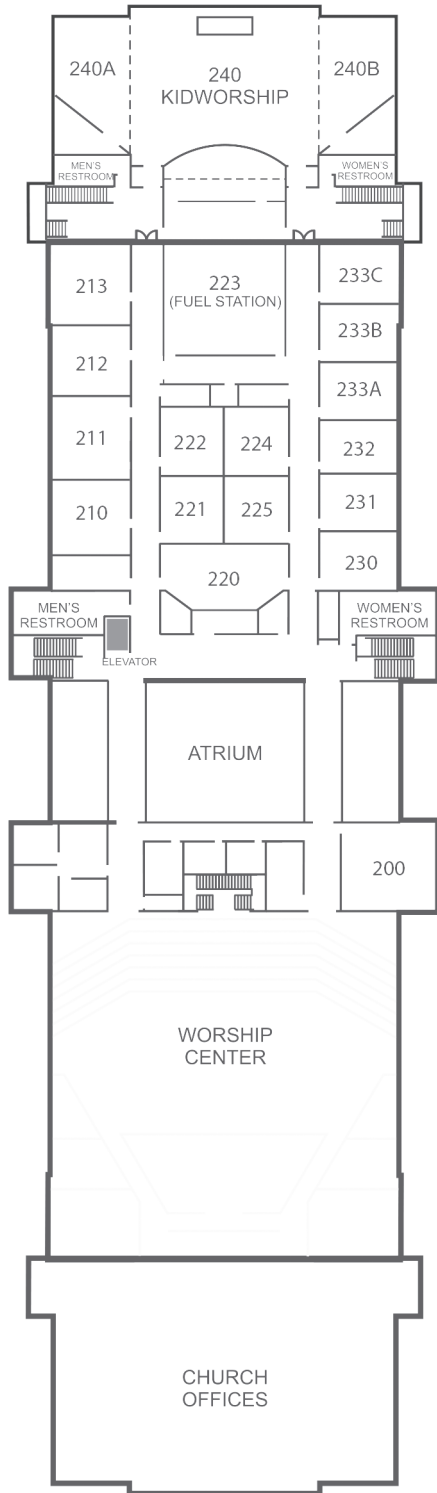

CHURCH BUILDING SECOND FLOOR