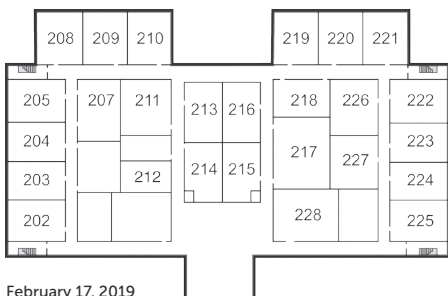

SECOND FLOOR

8:00am Sunday Morning Pastors LifeGroup

This group is for adults of all ages/stages of life. It is led by a rotation of our pastors and meets in the FUEL Station (room 223). We do not have ministry for kids or students during this hour.

9:00am Sunday Morning LifeGroups

CCE = Chets Creek Elementary School

AGE	STAGE OF LIFE	ROOM	GROUP LEADER(S)
20-35	engaged, married with no kids, young kids	222	Bryan Bennett
25-30s	with young kids	233C	Zach Lautzenheiser / Dan Efinger
35-40s	with or without kids, teens	213 CCE	Mark Coomes
35+	single with or without kids	224	Cecil Murray
45+	with college age, empty nest	230	Duane Cooper
45+	with teens, college age, empty nest	233B	David Mobley
60+	empty nest	220	Bob Roggio
Open	single moms	225	Dawn Mercer
Open	adult ladies	232	Kay Zolezzi
Open	with or without kids	223	Glenn Reese
Open	with or without kids	211	Jeff Engelhardt
Open	with or without kids	221	Ed Arce
Open	Portuguese Speaking	233A	Leonardo Barroso
Open	Blended Families	231	Matt Michaud / Mike Wilson

10:30am Sunday Morning LifeGroups

CCE = Chets Creek Elementary School

AGE	STAGE OF LIFE	ROOM	GROUP LEADER(S)
18-24	single with no kids	223	Jordan Poole
20s	married with or without kids	190	Glenn Reese
25-35	single with no kids	222	Mark Smith
30s	with young kids	231	W. Ingram / W. Roseborough / A. Wilson
30s	with or without kids	233B	Thomas Lee
30s	with kids	232	John Doyle
30-40s	with kids	233A	Eddie Hastings / Scott Nelson
35-40s	with kids, teens	211 CCE	Dave Stevens
40s	with kids, teens, college age	214 CCE	Dan Glesner
50+	with teens, college age, empty nest	220	David Stanley
50+	with teens, college age, empty nest	130 CCE	Robert Kalin
55+	empty nest	233C	John North
Open	adult ladies	225	Rika Felonia
Open	Spanish Speaking	224	Eli Alvarez
Open	Internationals / ESL	230	Dwight Carlson / John DeGram
Open	Married Couples	221	Bobby Smith

Other Adult LifeGroups

Adult men	Mondays	6:30pm	Roy Parker roy1sg@comcast.net	Green Room (backstage)
20s young pros	Mondays	7:00pm	Greg and Jeanne Campbell jeannecampbell23@gmail.com	Queen's Harbour
20s/30s adults	Wednesdays	6:30pm	Lance and Lauren Morgan	Room 225
30s/40s adults	Wednesdays	6:30pm	Fritz Brothers and Walter Oberes	Room 230
50+ adults	Wednesdays	6:30pm	Ned Hastings and John Boone	Room 232
Adults with family struggling with addictions	Wednesdays	6:30pm	Glenn Reese	Room 231