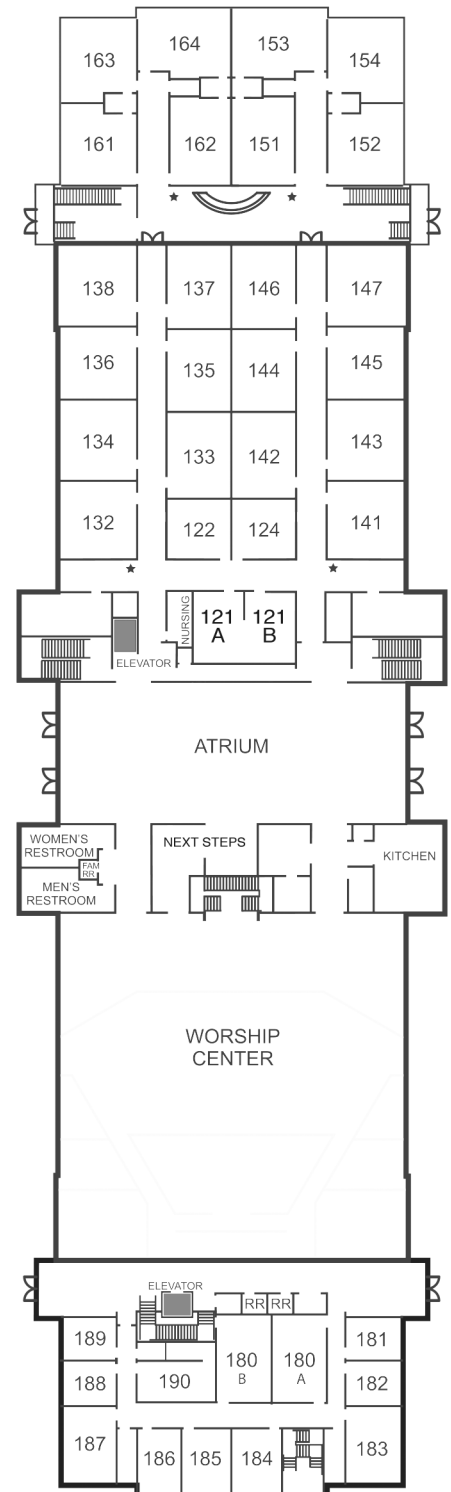

Kitty Hogan
Minister to Kids
kitty@chetscreek.com

Jennifer Hostetler
Minister to Preschool
jennifer@chetscreek.com

Chris Corcoran
Minister to Elementary
chris.c@chetscreek.com