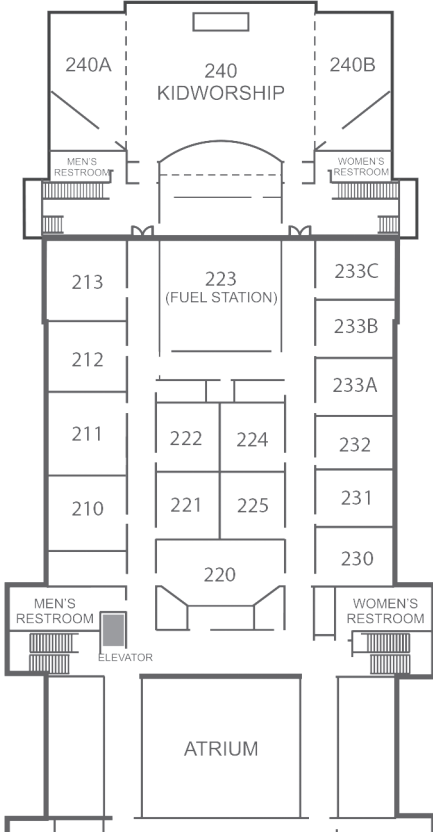

Tuesdays at 7:00pm
Student Worship Room (Third Floor)

Jordan Poole • Minister to College • jordan@chetscreek.com

Adult LifeGroups

Eddie Hastings
 Pastor of Discipleship
 eddie@chetscreek.com

CHURCH BUILDING SECOND FLOOR