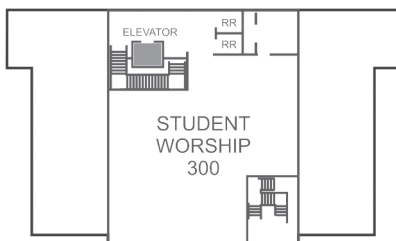

CHURCH BUILDING THIRD FLOOR

Chets STUDENTS

Middle School (6th to 8th Grade)

Megan McCallum

Middle School Ministry Coordinator
megan@chetscreek.com

9:00am

Middle School Worship

Student Worship Room (Third Floor)